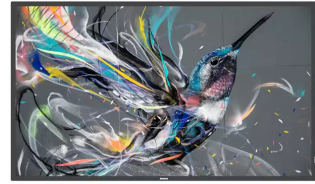

Philips Signage Solutions 75BDL3511Q/00 Signage Display Digital signage flat panel 190.5 cm (75") IPS 400 cd/m² 4K Ultra HD Black

Brand : Philips

Product family: Signage Solutions

Product code: 75BDL3511Q/00

Product name :
75BDL3511Q/00

Philips Signage Solutions 75BDL3511Q/00. Product design: Digital signage flat panel. Display diagonal: 190.5 cm (75"), Display technology: IPS, Display resolution: 3840 x 2160 pixels, Display brightness: 400 cd/m², HD type: 4K Ultra HD. Product colour: Black