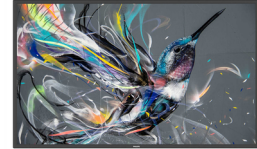

Philips 43BDL3550Q/00 Signage Display Interactive flat panel 108 cm (42.5") LED 400 cd/m² 4K Ultra HD Black Built-in processor Android 8.0

Brand : Philips

Product code: 43BDL3550Q/00

Product name : 43BDL3550Q/00

42.5", 3840 x 2160, 400 cd/m², DVI-D, 2x HDMI 2.0, 2x USB 2.0, VGA, Audio In/out, RJ45, VESA 200mm x 200mm, Android 8.0

Philips 43BDL3550Q/00. Product design: Interactive flat panel. Display diagonal: 108 cm (42.5"), Display technology: LED, Display resolution: 3840 x 2160 pixels, Display brightness: 400 cd/m², HD type: 4K Ultra HD. Operating system installed: Android 8.0. Product colour: Black