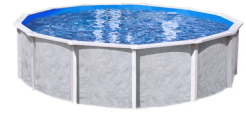

Interline Diana Round 3,60 m incl. accessories

Brand : Interline

Product code: 55000050

Product name : Diana Round 3,60 m incl. accessories

- Suitable for above-ground, semi built-in and inground
- Including accessories
- Supplied with heavy quality Liner (50/100 mm)
- 10 cm wide steel top rail
- Warranty: 3 years on the liner and 10 years on the pool

Diana Round 3,60 m incl. accessories

Interline Diana Round 3,60 m incl. accessories. Pool type: Framed pool, Shape: Round, Capacity: 12000 L. Water filter type: Sand filter. Height: 1320 mm, Diameter: 3.6 m, Pool top rail width: 10 cm. Package weight: 180 kg

Features		Ladder	
Recommended age group *	Adult & Child	Ladder	✓
Pool skimmer	✓	Weight & dimensions	
Pool type *	Framed pool	Height	1320 mm
Shape *	Round	Diameter	3.6 m
Capacity *	12000 L	Pool top rail width	10 cm
Product colour *	White	Weight	175 kg
Frame	✓	Volume	12 m ³
Material	Metal, PVC	Packaging data	
Pool top rail material	Steel	Package weight	180 kg
Filtering		Packaging content	
Filter pump included	✓	Pool liner	✓
Water filter type	Sand filter	Inlet fitting	✓
		Filtering sand	✓
		Installation instruction	✓