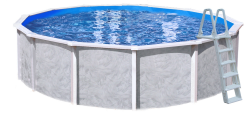

Interline Diana Round 3,60 m incl. accessories

Brand : Interline

Product code: 55000050

Product name : Diana Round 3,60 m incl. accessories

- Suitable for above-ground, semi built-in and inground
- Including accessories
- Supplied with heavy quality Liner (50/100 mm)
- 10 cm wide steel top rail
- Warranty: 3 years on the liner and 10 years on the pool

Diana Round 3,60 m incl. accessories

Interline Diana Round 3,60 m incl. accessories. Pool type: Framed pool, Shape: Round, Capacity: 12000 L. Water filter type: Sand filter. Height: 1320 mm, Diameter: 3.6 m, Pool top rail width: 10 cm. Package weight: 180 kg

Features		Ladder	
Recommended age group *	Adult & Child	Ladder	✓
Pool skimmer	✓	Weight & dimensions	
Pool type *	Framed pool	Height	1320 mm
Shape *	Round	Diameter	3.6 m
Capacity *	12000 L	Pool top rail width	10 cm
Product colour *	White	Weight	175 kg
Frame	✓	Volume	12 m ³
Material	Metal, PVC	Packaging data	
Pool top rail material	Steel	Package weight	180 kg
Filtering		Packaging content	
Filter pump included	✓	Pool liner	✓
Water filter type	Sand filter	Inlet fitting	✓
		Filtering sand	✓
		Installation instruction	✓