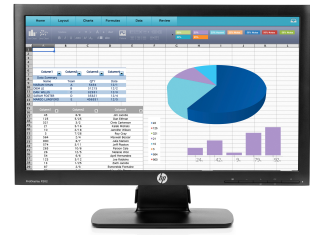

Display		Ports & interfaces	
Display diagonal *	50.8 cm (20")	HDCP	✓
Display resolution *	1600 x 900 pixels	Ergonomics	
Native aspect ratio *	16:9	VESA mounting *	✓
Display technology *	LED	Panel mounting interface	100 x 100 mm
Panel type *	TN	Cable lock slot *	✓
Touchscreen *	✗	Height adjustment *	✗
Display brightness (typical)	250 cd/m ²	Tilt adjustment	✓
Response time *	5 ms	Tilt angle range	-5 - 22°
Supported graphics resolutions	1024 x 768 (XGA), 1280 x 1024 (SXGA), 1280 x 720 (HD 720), 1280 x 800 (WXGA), 1440 x 900 (WXGA+), 640 x 480 (VGA), 800 x 600 (SVGA)	Power	
Aspect ratio	16:9	Power consumption (typical) *	16.5 W
Contrast ratio (typical) *	1000:1	Power consumption (standby) *	0.5 W
Contrast ratio (dynamic)	5000000:1	Power consumption (max)	17.8 W
Viewing angle, horizontal	170°	AC input voltage	100 - 240 V
Viewing angle, vertical	160°	AC input frequency	50 - 60 Hz
Display number of colours *	16.78 million colours	Weight & dimensions	
Pixel pitch	0.276 x 0.276 mm	Width (with stand)	482 mm
Horizontal scan range	24 - 70 kHz	Depth (with stand)	186.6 mm
Vertical scan range	50 - 60 Hz	Height (with stand)	359.2 mm
Viewable size, horizontal	44.3 cm	Width (without stand)	482 mm
Viewable size, vertical	24.9 cm	Depth (without stand)	47.5 mm
		Height (without stand)	359.2 mm
		Weight (without stand)	3.5 kg
Multimedia		Sustainability	
Built-in speaker(s) *	✗	Sustainability certificates	ENERGY STAR
Built-in camera *	✗	Other features	
Design		Country of origin	China
Market positioning *	Business	Display	LED
Product colour *	Black	On/off switch	✓
Ports & interfaces		TV tuner integrated	✗
VGA (D-Sub) ports quantity	1		