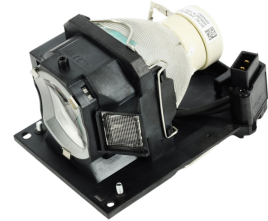

Origin Storage 456-8931WA-BTI projectielamp 215 W

Merk : Origin Storage

Artikelcode: 456-8931WA-BTI

Productnaam : 456-8931WA-BTI

Origin Storage 456-8931WA-BTI. Vermogen lamp: 215 W, Merkcompatibiliteit: Hitachi, Compatibiliteit: Hitachi

Kenmerken

Merkcompatibiliteit * Hitachi

Kenmerken

Compatibiliteit * Hitachi

Vermogen lamp * 215 W

5059902020338

Disclaimer. The information published here (the "Information") is based on sources that can be considered reliable, typically the manufacturer, but this Information is provided "AS IS" and without guarantee of correctness or completeness. The Information is only indicative and can be changed at any time without notification. No rights can be based on the Information. Suppliers or aggregators of this Information do not accept any liability with regard to the content of (web)pages and other documents, including its Information. The publisher of the Information can not be held liable for the content of 3rd party websites that are linking this Information or are linked to from this Information. You as the User of the Information are solely responsible for the choice and usage of this Information. You are not entitled to transfer, copy or otherwise multiply or distribute the Information. You are obliged to follow the directions of the copyright owner(s) with regard to the use of the Information. Exclusively Dutch law is applicable. With regard to price and stock data on the site, the publisher followed a number of starting points, which are not necessarily relevant for your private or business circumstances. Therefore, the price and stock data are only indicative and are subject to changes. You are personally responsible for the way you use and apply this information. As a user of the Information or sites or documents in which this Information is included, you will adhere to standard fair use including avoidance of spamming, ripping, intellectual-property violations, privacy violations, and any other illegal activity.