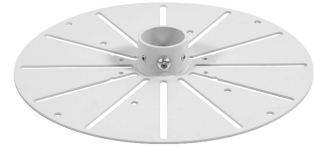

B-Tech SYSTEM V - Large Dome Security Camera Mount for Ø38mm Poles

Brand : B-Tech

Product code: BT5911/W

Product name : SYSTEM V - Large Dome Security Camera Mount for Ø38mm Poles

- Mount a large dome CCTV camera to the end of a BT5935 ø38mm pole
 - Carousel suitable for cameras with fixings from 51mm up to 251.5mm apart
 - Grub screws allow micro-adjustment of the mount to ensure camera sits level
 - Safety bolt ensures pole and camera mount are securely joined
 - Integrated cable management allows cables to pass through the centre of the mount
 - Create a variety of ceiling mounted CCTV installs using System V's range of components
- SYSTEM V - Large Dome Security Camera Mount for Ø38mm Poles

B-Tech SYSTEM V - Large Dome Security Camera Mount for Ø38mm Poles:

The BT5911 is a CCTV dome camera mount from B-Tech's System V Range; a collection of components designed for the installation of CCTV and other ceiling mounted equipment. Designed for use with BT5935 ø38mm poles, the mount can support large dome cameras up to 5kg and when used with other parts from the System V Range, allows professionals to customise their ceiling mounted security solutions to their specific requirement.

Features		Weight & dimensions	
Type *	Mount	Base diameter	26.8 cm
Placement supported *	Indoor	Packaging data	
Product colour *	White	Quantity per pack	1 pc(s)
Cable routing	Internal	Logistics data	
Ergonomics		Harmonized System (HS) code	83024200
Maximum weight capacity	5 kg		