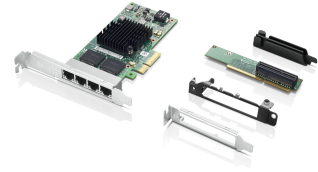

Lenovo 4XC0R41416 network card Internal Ethernet

Brand : Lenovo

Product code: 4XC0R41416

Product name : 4XC0R41416

Intel I350-T4 4-Port Ethernet Expansion Card

[Lenovo 4XC0R41416 network card Internal Ethernet:](#)

The Lenovo Intel I350-T4 4-Port Ethernet Expansion Card is a dependable and cost-effective solution to add four high-performance Ethernet ports to your PC through one PCI Express slot. The expansion card features an Intel I350 chipset, designed to deliver the power, performance and enhanced capabilities you need for reliable network connections to your Think desktop or workstation. The quad-port network card makes it easy to access multiple networks and gives you four redundant, independent Gigabit Ethernet ports.