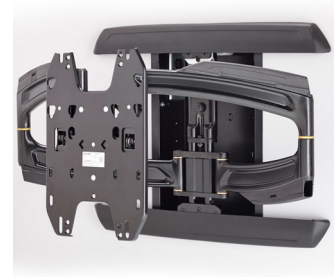

## Chief PAC525FC TV mount Black

**Brand :** Chief

**Product code:** PAC525FC

**Product name :** PAC525FC

In-Wall Storage Box with Flange and Cover

[Chief PAC525FC TV mount Black:](#)

The PAC525FC simplifies flat panel installation by providing an organized, recessed space for routing excess cables and for attaching surge protectors/power conditioners. The addition of the flange and cover adds an aesthetic professional appearance and drywall mounting capability.

Compatible with the PST, PRO, PLP, MSR, MTR, MWH, MWR, PWR, PNR, PDR, Thinstall, and FUSION wall mounts.

### Features

- Multiple depth break away edge allows compatibility with standard 3.5" studs & 2.5" studs
- Pre and post construction installation options
- Drywall and stud mountable
- Knockouts for single gang outlets and 1-1/4", 1", & 1/2" conduit
- Integrated universal zip tie anchor points
- Landscape/Portrait installation
- Stores a large variety of AV components
- Paintable flange and cover options to blend in any environment
- Cover includes optional tamper proof security
- Black & white color options

<b>Mounting</b>		<b>Design</b>	
Maximum weight capacity *	4.5 kg	Certification	UL
Mounting type *	Wall	<b>Weight &amp; dimensions</b>	
<b>Design</b>		Weight	4 kg
Product colour *	Black	<b>Other features</b>	
		Dimensions (WxDxH)	362 x 99 x 228.6 mm