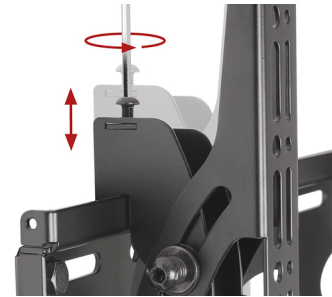

B-Tech Back-to-Back Universal Flat Screen Ceiling Mount with Tilt (VESA 400) - 1.5m Ø50mm Pole

Brand : B-Tech

Product code: BT8428-150/B

Product name : Back-to-Back Universal Flat Screen Ceiling Mount with Tilt (VESA 400) - 1.5m Ø50mm Pole

Back-to-Back Universal Flat Screen Ceiling Mount with Tilt (VESA 400) - 1.5m Ø50mm Pole

B-Tech Back-to-Back Universal Flat Screen Ceiling Mount with Tilt (VESA 400) - 1.5m Ø50mm Pole:

Designed to ceiling mount two screens in a back-to-back configuration, the BT8428 is available in a choice of four different drop lengths; 1m, 1.5m, 2m and 3m. The mount uses B-Tech's unique 'Torsion-Tilt' mechanism for easy tilt up to +/-15°. Levelling screws are included on the interface arms to finely adjust the screen height and locking screws help prevent unauthorised removal of the screen.

B-Tech Back-to-Back Universal Flat Screen Ceiling Mount with Tilt (VESA 400) - 1.5m Ø50mm Pole. Maximum weight capacity: 100 kg, Minimum screen size: 99.1 cm (39"), Maximum screen size: 165.1 cm (65"), Minimum VESA mount: 400 x 400 mm, Maximum VESA mount: 600 x 400 mm. Tilt angle range: -15 - 15°. Product colour: Black