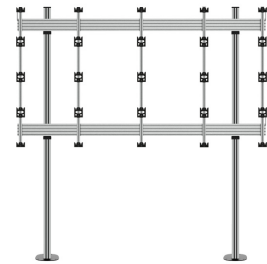

B-Tech SYSTEM X - Bolt-Down Stand for INFiLED WP Series 4x4 DVLED Videowalls

Brand : B-Tech

Product code: BT93INFWP-B-4X4/BB

Product name : SYSTEM X - Bolt-Down Stand for INFiLED WP Series 4x4 DVLED Videowalls

- Designed and configured specifically for INFiLED WP-Series DVLED panels
- Keyhole mounting plates allow for easy rear fixed mounting
- Open frame allows panel access for servicing and maintenance
- Small footprint for an unobtrusive installation into confined areas
- Integrated cable management for tidy install
- Freestanding, Mobile, Ceiling, and Wall Mounted versions also available
- All mounting hardware included

SYSTEM X - Bolt-Down Stand for INFiLED WP Series 4x4 DVLED Videowalls

B-Tech SYSTEM X - Bolt-Down Stand for INFiLED WP Series 4x4 DVLED Videowalls:

The BT93INFWP-B-4X4 is a bolt down mounting solution designed specifically to mount INFiLED WP-Series dvLED panels in a 4x4 videowall configuration. A high-end aesthetic, anodised aluminium finish and integrated cable management ensures a smart and stylish installation which is quick and simple to install.

B-Tech SYSTEM X - Bolt-Down Stand for INFiLED WP Series 4x4 DVLED Videowalls. Type: Fixed floor stand, Product colour: Black, Housing material: Aluminium. Mounting type: Floor. Width: 2400 mm, Height: 2400 mm